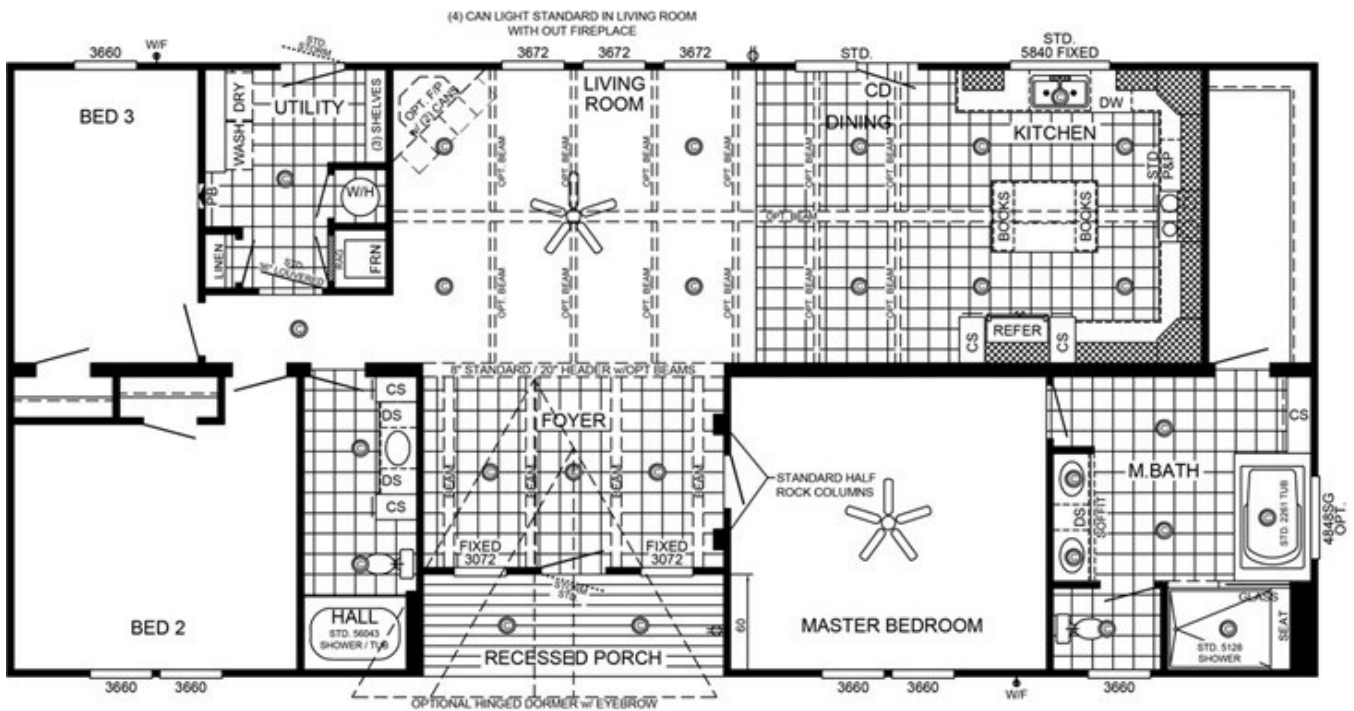

Cabin

Cabin Floor plan number: SAD023503ALABM

3 beds • 2 baths • 2048 sq.ft. • 32' width • 64' depth

Our home building facilities invest in continuous product and process improvements. Plans, dimensions, features, materials, specifications and availability are subject to change without notice or obligation. Renderings and floor plans are representative likenesses of our homes and may differ from the actual homes. We invite you to tour a Home Center near you and inspect the highest value in quality housing available or call (337) 237-9395 to speak with a Home Consultant. Copyright 2017, CMH. All rights reserved.