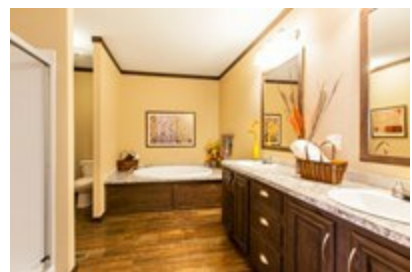

THE DAYTONA 28

THE DAYTONA 28 Model number: 32SSL28604AH

3 beds • 2 baths • 1680 sq.ft. • 28' width • 60' depth

Our home building facilities invest in continuous product and process improvements. Plans, dimensions, features, materials, specifications and availability are subject to change without notice or obligation. Renderings and floor plans are representative likenesses