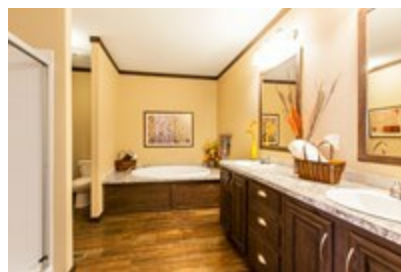

## THE DAYTONA 28

**THE DAYTONA 28** Floor plan number: CW2018646TXAB

**3 beds • 2 baths • 1680 sq.ft. • 28' width • 60' depth**

or call (337) 237-9395 to speak with a  
Home Consultant. Copyright 2017,  
CMH. All rights reserved.