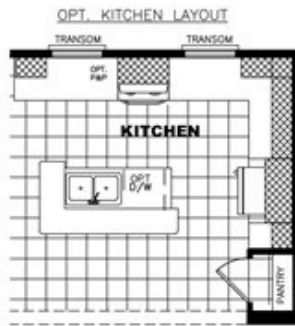

THE DAYTONA 28

THE DAYTONA 28 Model number: 32SSL28604AH

3 beds • 2 baths • 1680 sq.ft. • 28' width • 60' depth

Our home building facilities invest in continuous product and process improvements. Plans, dimensions, features, materials, specifications and availability are subject to change without notice or obligation. Renderings and floor plans are representative likenesses