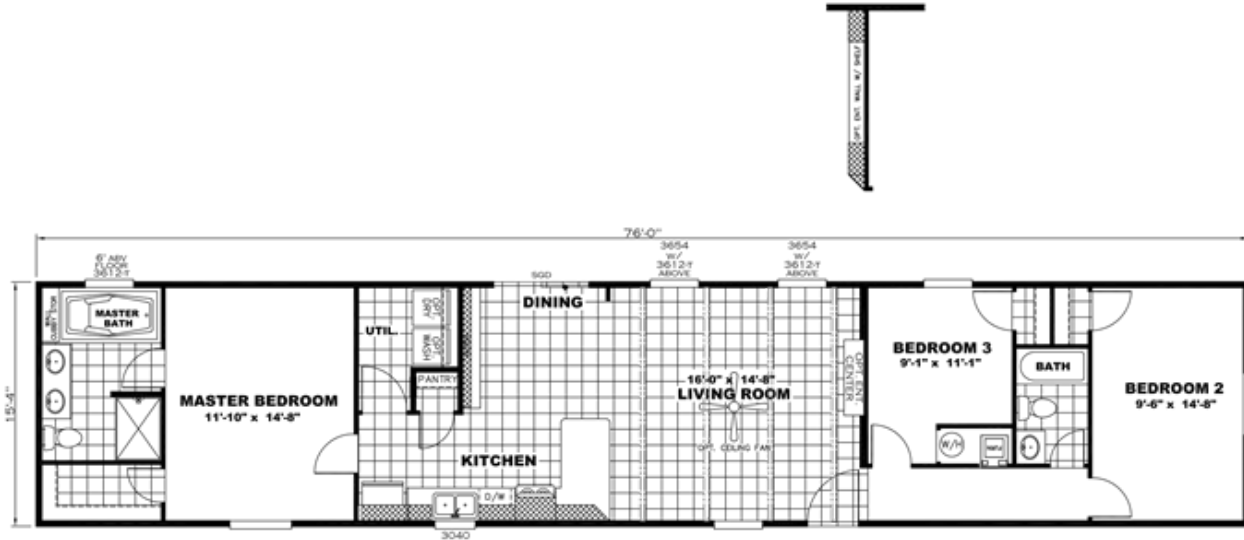

# THE ANNIVERSARY Model number: 37ANN16763AH

3 beds • 2 baths • 1216 sq.ft. • 16' width • 76' depth

Our home building facilities invest in continuous product and process improvements. Plans, dimensions, features, materials, specifications and availability are subject to change without notice or obligation. Renderings and floor plans are representative likenesses of our homes and may differ from the actual homes. We invite you to tour a Home Center near you and inspect the highest value in quality housing available or call (337) 237-9395 to speak with a Home Consultant. Copyright 2017, CMH. All rights reserved.