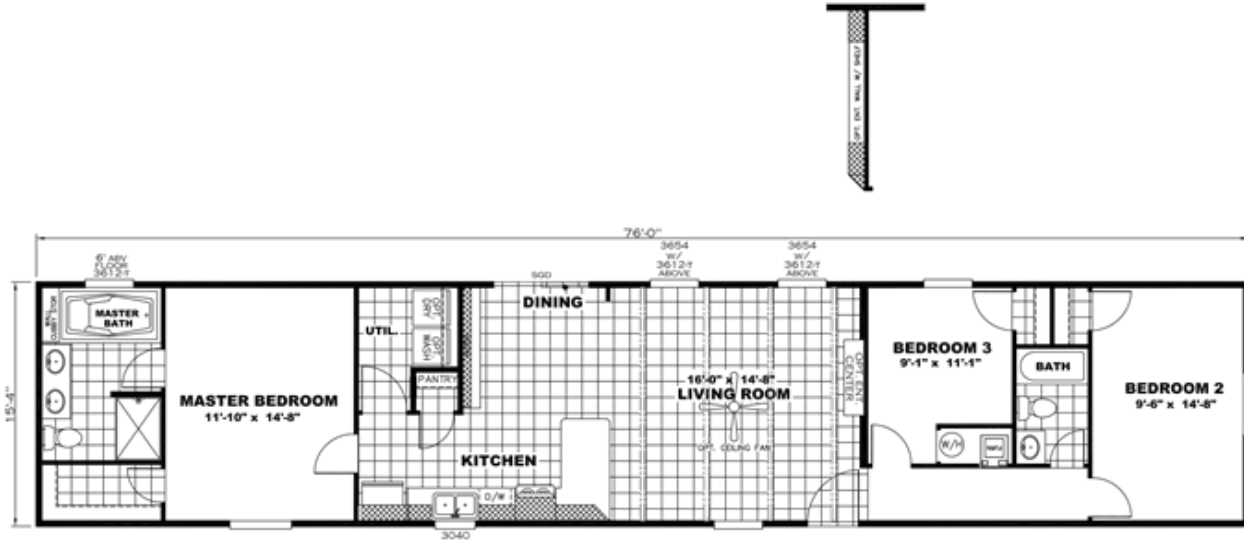

THE ANNIVERSARY

THE ANNIVERSARY Model number: 37ANN16763AH

3 beds • 2 baths • 1216 sq.ft. • 16' width • 76' depth

Our home building facilities invest in continuous product and process improvements. Plans, dimensions, features, materials, specifications and availability are subject to change without notice or obligation. Renderings and floor plans are representative likenesses of our homes and may differ from the actual homes. We invite you to tour a Home Center near you and inspect the highest value in quality housing available or call (337) 237-9395 to speak with a Home Consultant. Copyright 2017, CMH. All rights reserved.