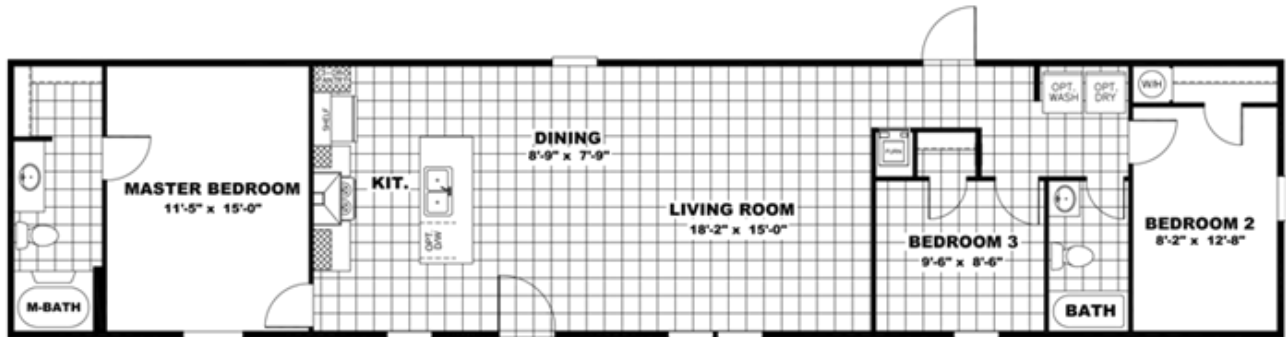

THE BREEZE

THE BREEZE Floor plan number: CS2022324TN

3 beds • 2 baths • 1152 sq.ft. • 16' width • 72' depth

Our home building facilities invest in continuous product and process improvements. Plans, dimensions, features, materials, specifications and availability are subject to change without notice or obligation. Renderings and floor plans are representative likenesses of our homes and may differ from the actual homes. We invite you to tour a Home Center near you and inspect the highest value in quality housing available or call (337) 237-9395 to speak with a Home Consultant. Copyright 2017, CMH. All rights reserved.