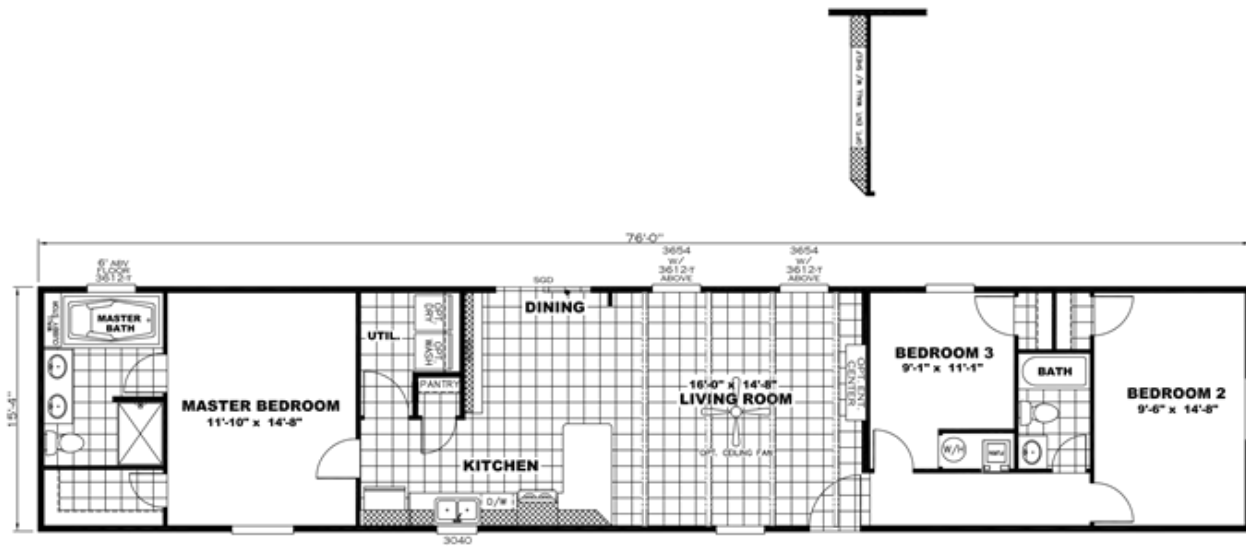

## THE ANNIVERSARY Floor plan number: CS2022299TN

**3 beds • 2 baths • 1216 sq.ft. • 16' width • 76' depth**

Our home building facilities invest in continuous product and process improvements. Plans, dimensions, features, materials, specifications and availability are subject to change without notice or obligation. Renderings and floor plans are representative likenesses of our homes and may differ from the actual homes. We invite you to tour a Home Center near you and inspect the highest value in quality housing available or call (337) 237-9395 to speak with a Home Consultant. Copyright 2017, CMH. All rights reserved.