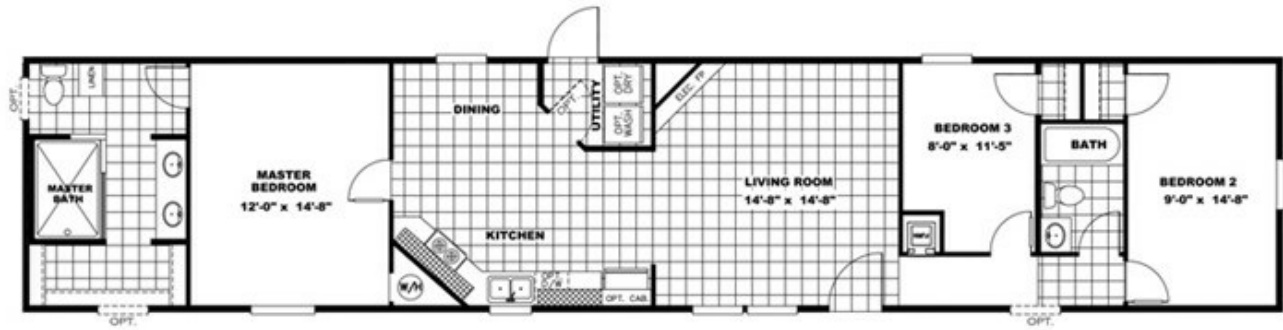

THE NANTAHALA

THE NANTHALA Model number: 37FAC16763TH18

3 beds • 2 baths • 1216 sq.ft. • 16' width • 76' depth

Our home building facilities invest in continuous product and process improvements. Plans, dimensions, features, materials, specifications and availability are subject to change without notice or obligation. Renderings and floor plans are representative likenesses of our homes and may differ from the actual homes. We invite you to tour a Home Center near you and inspect the highest value in quality housing available or call (337) 237-9395 to speak with a Home Consultant. Copyright 2017, CMH. All rights reserved.