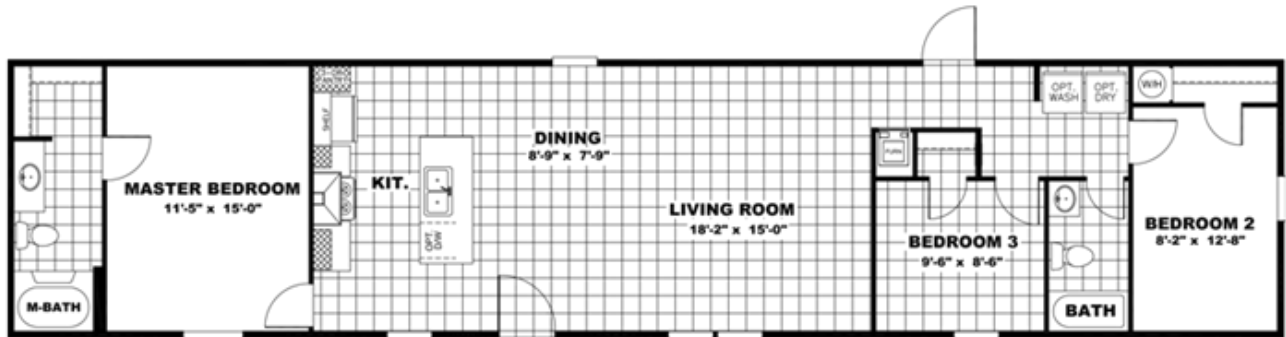

# THE BREEZE

**THE BREEZE** Floor plan number: CS2022206TN

**3 beds • 2 baths • 1152 sq.ft. • 16' width • 72' depth**

Our home building facilities invest in continuous product and process improvements. Plans, dimensions, features, materials, specifications and availability are subject to change without notice or obligation. Renderings and floor plans are representative likenesses of our homes and may differ from the actual homes. We invite you to tour a Home Center near you and inspect the highest value in quality housing available or call (337) 237-9395 to speak with a Home Consultant. Copyright 2017, CMH. All rights reserved.