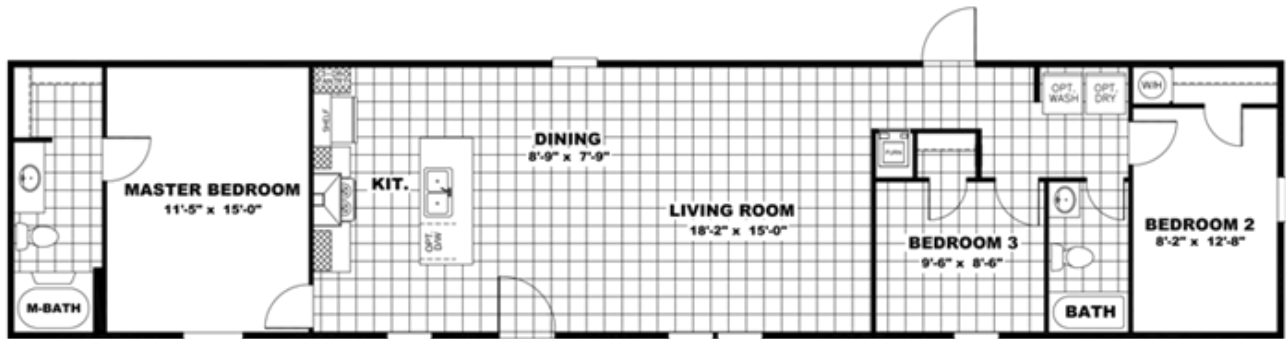

THE BREEZE

THE BREEZE

Model number: 37SSP16723AH

3 beds • 2 baths • 1152 sq.ft. • 16' width • 72' depth

Our home building facilities invest in continuous product and process improvements. Plans, dimensions, features, materials, specifications and availability are subject to change without notice or obligation. Renderings and floor plans are representative likenesses of our homes and may differ from the actual homes. We invite you to tour a Home Center near you and inspect the highest value in quality housing available or call (337) 237-9395 to speak with a Home Consultant. Copyright 2017, CMH. All rights reserved.