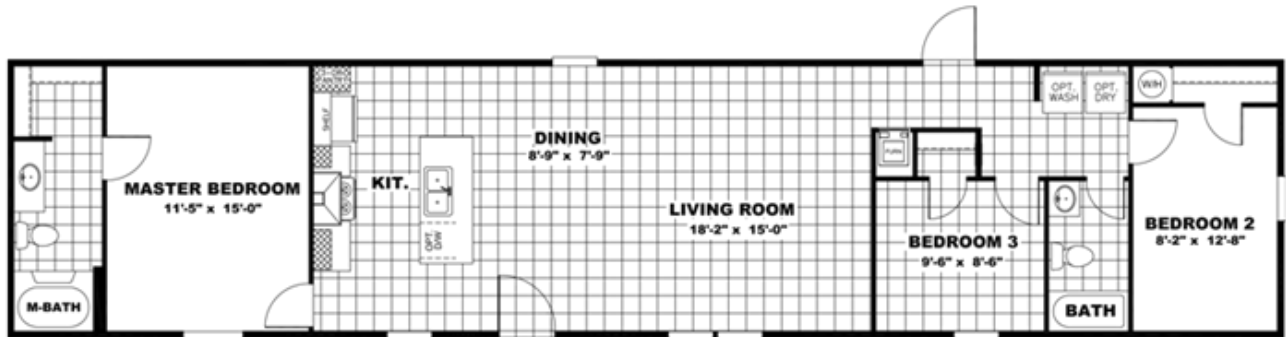

THE BREEZE

THE BREEZE Floor plan number: CS2022029TN

3 beds • 2 baths • 1152 sq.ft. • 16' width • 72' depth

Our home building facilities invest in continuous product and process improvements. Plans, dimensions, features, materials, specifications and availability are subject to change without notice or obligation. Renderings and floor plans are representative likenesses of our homes and may differ from the actual homes. We invite you to tour a Home Center near you and inspect the highest value in quality housing available or call (337) 237-9395 to speak with a Home Consultant. Copyright 2017, CMH. All rights reserved.