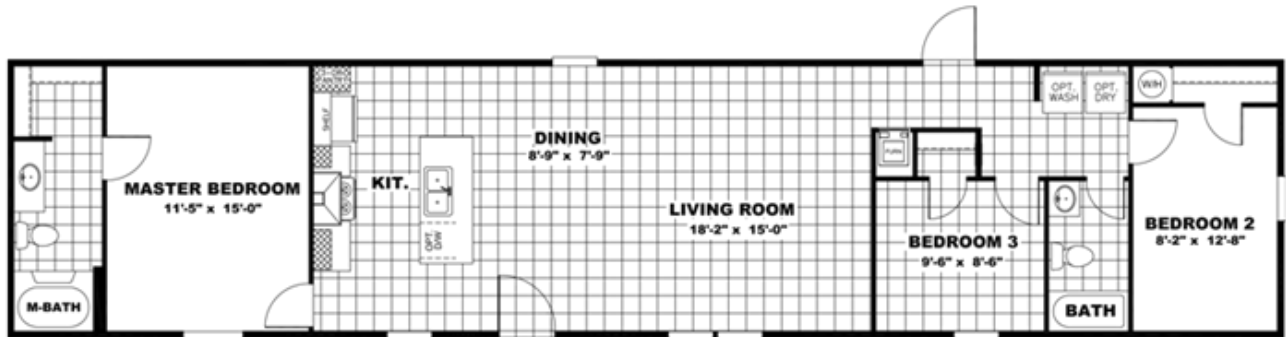

THE BREEZE

THE BREEZE Floor plan number: CS2021765TN

3 beds • 2 baths • 1152 sq.ft. • 16' width • 72' depth

Our home building facilities invest in continuous product and process improvements. Plans, dimensions, features, materials, specifications and availability are subject to change without notice or obligation. Renderings and floor plans are representative likenesses of our homes and may differ from the actual homes. We invite you to tour a Home Center near you and inspect the highest value in quality housing available or call (337) 237-9395 to speak with a Home Consultant. Copyright 2017, CMH. All rights reserved.