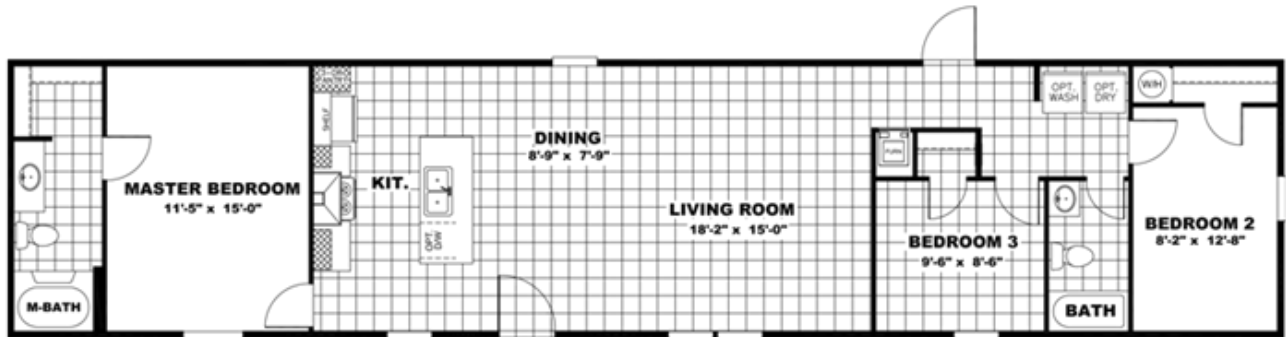

THE BREEZE

THE BREEZE Floor plan number: CS2021053TN

3 beds • 2 baths • 1152 sq.ft. • 16' width • 72' depth

Our home building facilities invest in continuous product and process improvements. Plans, dimensions, features, materials, specifications and availability are subject to change without notice or obligation. Renderings and floor plans are representative likenesses of our homes and may differ from the actual homes. We invite you to tour a Home Center near you and inspect the highest value in quality housing available or call (337) 237-9395 to speak with a Home Consultant. Copyright 2017, CMH. All rights reserved.