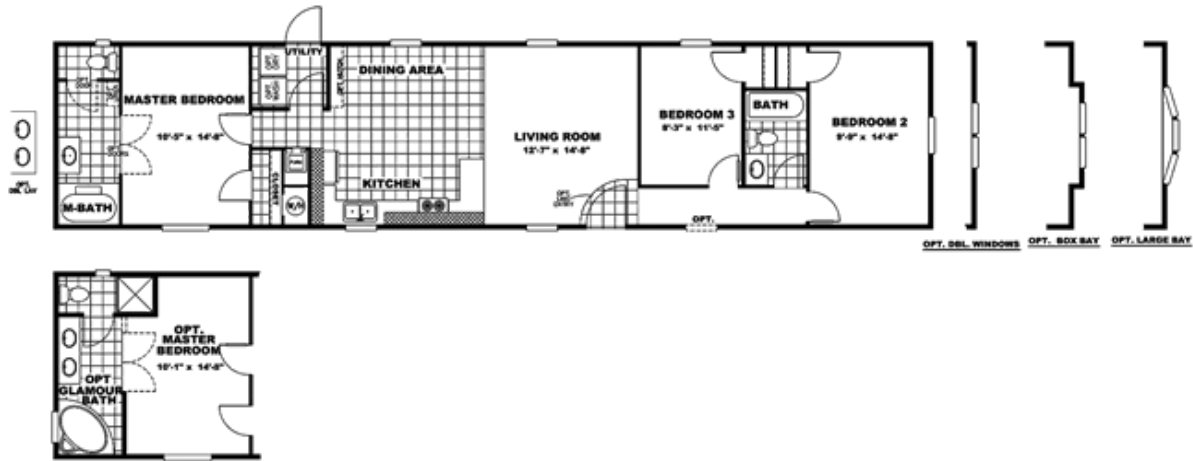

THE PEYTON

THE PEYTON Floor plan number: CS2020981TN

3 beds • 2 baths • 1152 sq.ft. • 16' width • 72' depth

Our home building facilities invest in continuous product and process improvements. Plans, dimensions, features, materials, specifications and availability are subject to change without notice or obligation. Renderings and floor plans are representative likenesses of our homes and may differ from the actual homes. We invite you to tour a Home Center near you and inspect the highest value in quality housing available or call (337) 237-9395 to speak with a Home Consultant. Copyright 2017, CMH. All rights reserved.