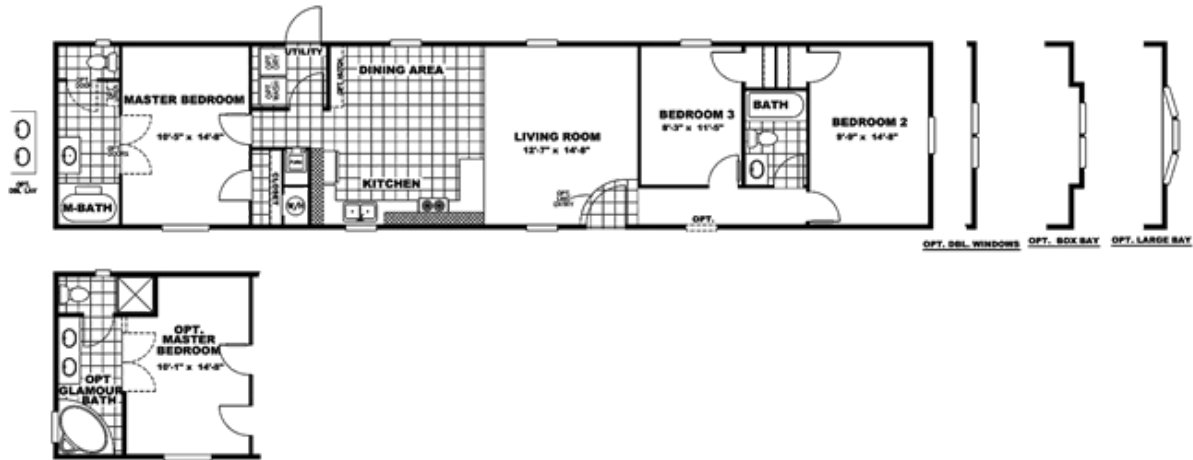

# THE PEYTON

# THE PEYTON Model number: 37FAC16723BH17

3 beds • 2 baths • 1152 sq.ft. • 16' width • 72' depth

Our home building facilities invest in continuous product and process improvements. Plans, dimensions, features, materials, specifications and availability are subject to change without notice or obligation. Renderings and floor plans are representative likenesses of our homes and may differ from the actual homes. We invite you to tour a Home Center near you and inspect the highest value in quality housing available or call (337) 237-9395 to speak with a Home Consultant. Copyright 2017, CMH. All rights reserved.