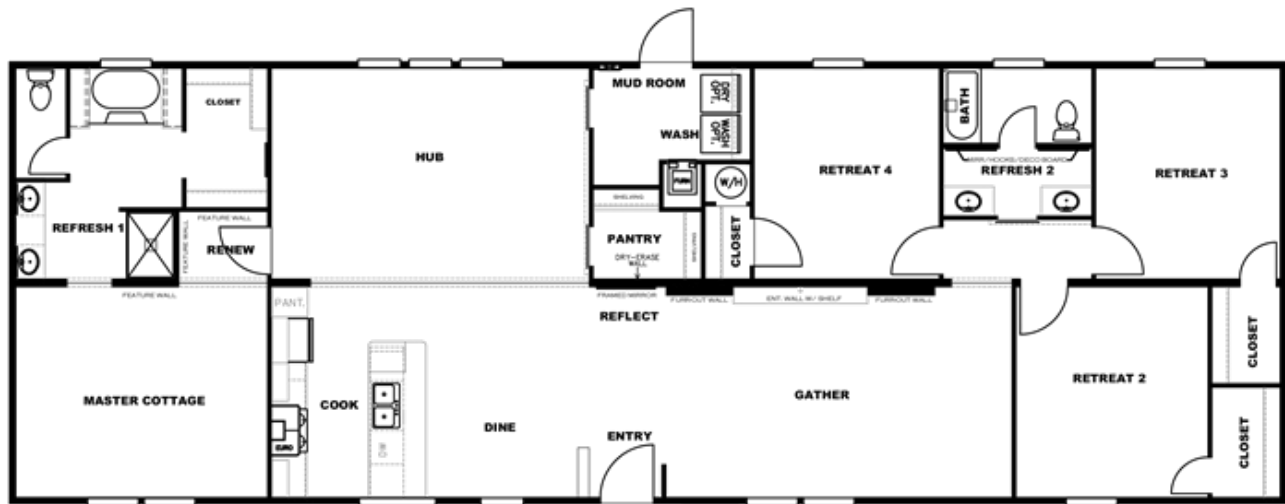

THE BREEZE II 28X76 2128 SQ FT

THE BREEZE II 28X76 2128 SQ FT Floor plan number: CS2019147TNAB
4 beds • 2 baths • 2128 sq.ft. • 28' width • 76' depth

Our home building facilities invest in continuous product and process improvements. Plans, dimensions, features, materials, specifications and availability are subject to change without notice or obligation. Renderings and floor plans are representative likenesses of our homes and may differ from the actual homes. We invite you to tour a Home Center near you and inspect the highest value in quality housing available or call (337) 237-9395 to speak with a Home Consultant. Copyright 2017, CMH. All rights reserved.