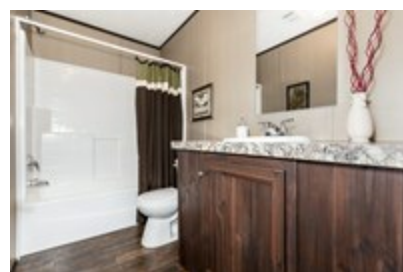

THE PLAYER 28X60 1680 SQ FT

THE PLAYER 28X60 1680 SQ FT Model number: 37FAC28564BH

4 beds • 2 baths • 1568 sq.ft. • 28' width • 56' depth

Our home building facilities invest in continuous product and process improvements. Plans, dimensions, features, materials, specifications and availability are subject to change without notice or obligation. Renderings and floor plans are representative likenesses of our homes and may differ from the actual homes. We invite you to tour a Home Center near you and inspect the highest value in quality housing available or call (337) 237-9395 to speak with a Home Consultant. Copyright 2017, CMH. All rights reserved.