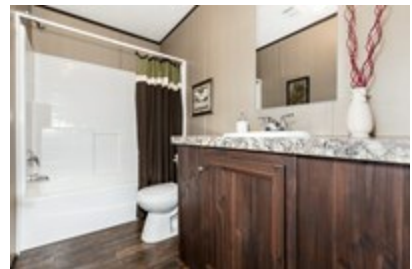

THE PLAYER 28X60 1680 SQ FT

THE PLAYER 28X60 1680 SQ FT Floor plan number: CS2018936TNAB

4 beds • 2 baths • 1568 sq.ft. • 28' width • 56' depth

Our home building facilities invest in continuous product and process improvements. Plans, dimensions, features, materials, specifications and availability are subject to change without notice or obligation. Renderings and floor plans are representative likenesses of our homes and may differ from the actual homes. We invite you to tour a Home Center near you and inspect the highest value in quality housing available or call (337) 237-9395 to speak with a Home Consultant. Copyright 2017, CMH. All rights reserved.