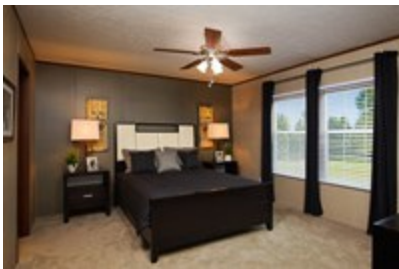

THE PLAYER 28X60 1680 SQ FT

THE PLAYER 28X60 1680 SQ FT Floor plan number: CS2018936TNAB

4 beds • 2 baths • 1568 sq.ft. • 28' width • 56' depth

Our home building facilities invest in continuous product and process improvements. Plans, dimensions, features, materials, specifications and availability are subject to change without notice or obligation. Renderings and floor plans are representative likenesses of our homes and may differ from the actual homes. We invite you to tour a Home Center near you and inspect the highest value in quality housing available or call (337) 237-9395 to speak with a Home Consultant. Copyright 2017, CMH. All rights reserved.